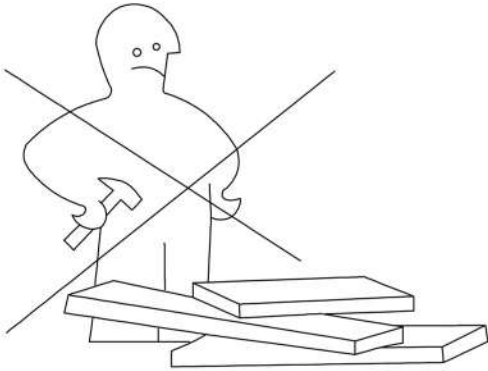

# OMEGA

FAUTEUIL DE BUREAU  
NOTICE DE MONTAGE

DECO  
INPARIS

**DECO  
IN PARIS**

(1) × 5		(10) × 4	 M6*20mm
(2) × 1		(11) × 6	 M6*25mm
(3) × 1		(12) × 4	 M6*35mm
(4) × 1		(13) × 4	 M6*16mm
(5) × 1		(14) × 4	 M5*18mm
(6) × 1		(15) × 10	 Φ15*Φ6*1.5mmT
(7) × 1		(16) × 1	
(8) × 1		(17) × 1	
(9) × 1L×1R	