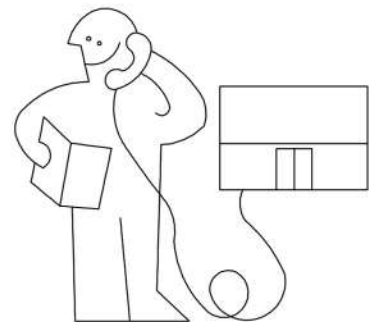

# OMEGA

FAUTEUIL DE BUREAU  
NOTICE DE MONTAGE

DECO  
INPARIS

**DECO  
IN PARIS**

(1) × 5		(10) × 4	 M6*20mm
(2) × 1		(11) × 6	 M6*25mm
(3) × 1		(12) × 4	 M6*35mm
(4) × 1		(13) × 4	 M6*16mm
(5) × 1		(14) × 4	 M5*18mm
(6) × 1		(15) × 10	 Φ15*Φ6*1.5mmT
(7) × 1		(16) × 1	
(8) × 1		(17) × 1	
(9) × 1L×1R	