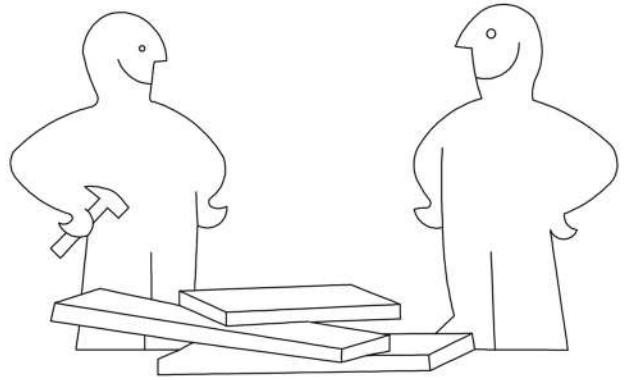

# OMEGA

FAUTEUIL DE BUREAU  
NOTICE DE MONTAGE

DECO  
INPARIS

**DECO  
IN PARIS**

(1) × 5		(10) × 4	 M6*20mm
(2) × 1		(11) × 6	 M6*25mm
(3) × 1		(12) × 4	 M6*35mm
(4) × 1		(13) × 4	 M6*16mm
(5) × 1		(14) × 4	 M5*18mm
(6) × 1		(15) × 10	 Φ15*Φ6*1.5mmT
(7) × 1		(16) × 1	
(8) × 1		(17) × 1	
(9) × 1L×1R	