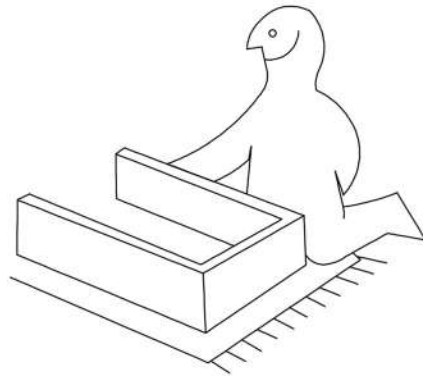

# OMEGA

FAUTEUIL DE BUREAU  
NOTICE DE MONTAGE

DECO  
INPARIS

**DECO  
IN PARIS**

(1) × 5		(10) × 4	 M6*20mm
(2) × 1		(11) × 6	 M6*25mm
(3) × 1		(12) × 4	 M6*35mm
(4) × 1		(13) × 4	 M6*16mm
(5) × 1		(14) × 4	 M5*18mm
(6) × 1		(15) × 10	 Φ15*Φ6*1.5mmT
(7) × 1		(16) × 1	
(8) × 1		(17) × 1	
(9) × 1L×1R	