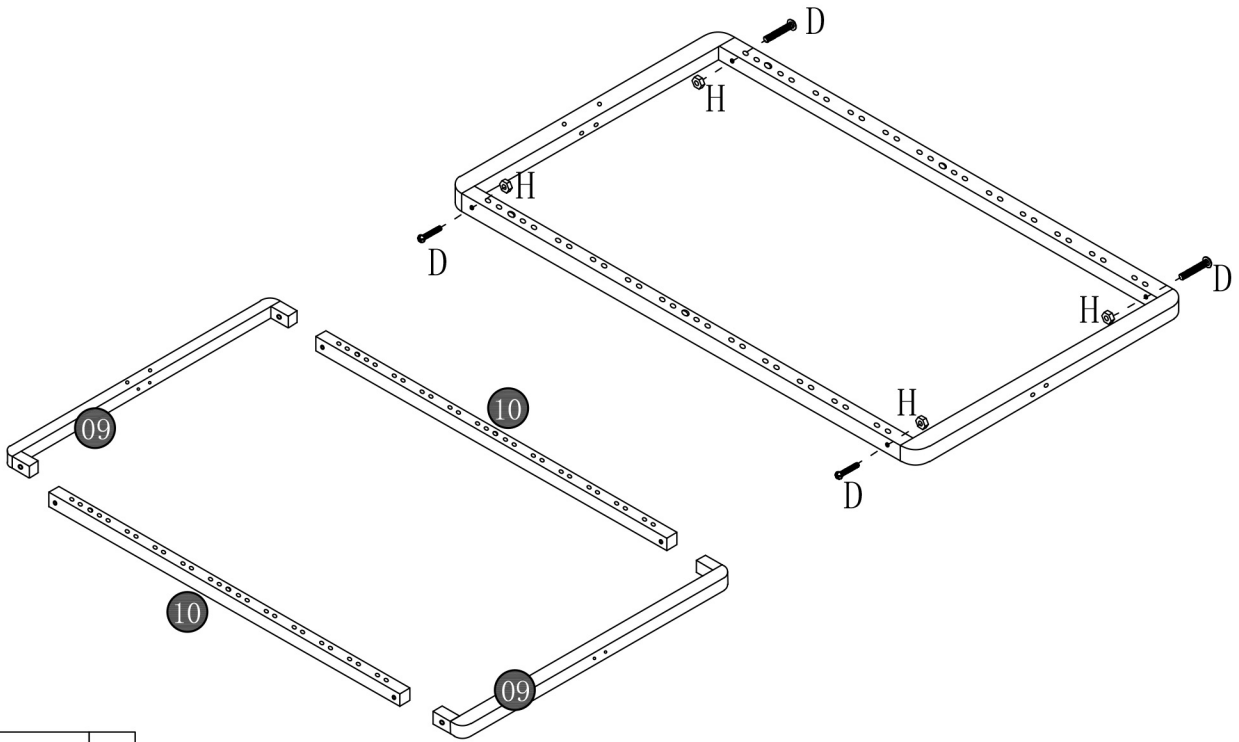

# MILIE

LIT COFFRE EN TISSU BOUCLETTE  
160X200CM 180X200CM

## NOTICE DE MONTAGE

**DECO**  
**INPARIS**

**DECO  
IN PARIS**

A	 8*25	46
B	 8*50	4
C	 3.5*20	12
D	 8*40	10
E		4

F		4
G		4
H		12
I		2
J		2

K		6
L	 20cm	2
M		1
N		1
O		1

01

M		1
N		1

H		4	D		4
---	---	---	---	---	---

8\*40

02

M		1
N		1

H		4	D		4
---	---	---	---	---	---

8\*40

03

04