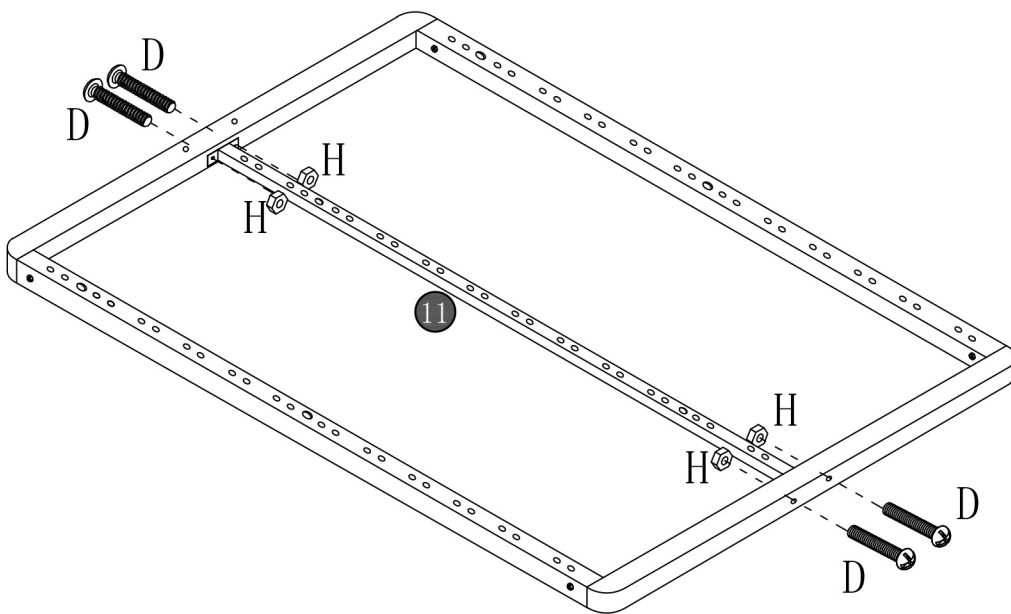

# MILIE

LIT COFFRE EN TISSU BOUCLETTE  
160X200CM 180X200CM

## NOTICE DE MONTAGE

**DECO**  
**INPARIS**

**DECO  
IN PARIS**

A	 8*25	46
B	 8*50	4
C	 3.5*20	12
D	 8*40	10
E		4

F		4
G		4
H		12
I		2
J		2

K		6
L	 20cm	2
M		1
N		1
O		1

01

M		1
N		1

H		4	D		4
---	---	---	---	---	---

8\*40

02

M		1
N		1

H		4	D		4
---	---	---	---	---	---

8\*40

03

04