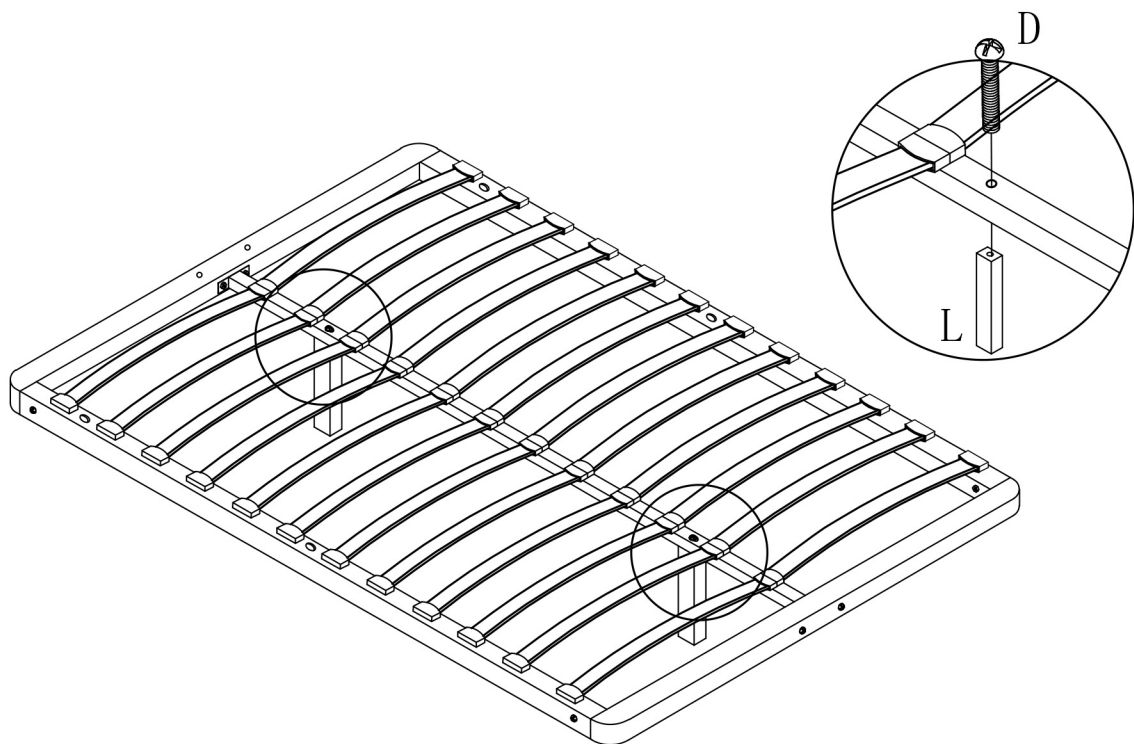

MILIE

LIT COFFRE EN TISSU BOUCLETTE
140X190CM

NOTICE DE MONTAGE

DECO
INPARIS

**DECO
IN PARIS**

A	 8*25	46
B	 8*50	4
C	 3.5*20	12
D	 8*40	10
E		4

F		4
G		4
H		12
I		2
J		2

K		6
L	 20cm	2
M		1
N		1
O		1

01

M		1
N		1

H		4	D		4
---	---	---	---	---	---

8*40

02

M		1
N		1

H		4	D		4
---	---	---	---	---	---

8*40

03

04

M		1
---	---	---

L	 20cm	2	D	 8*40	2
---	--	---	---	--	---

05

06

E		4
---	---	---

07