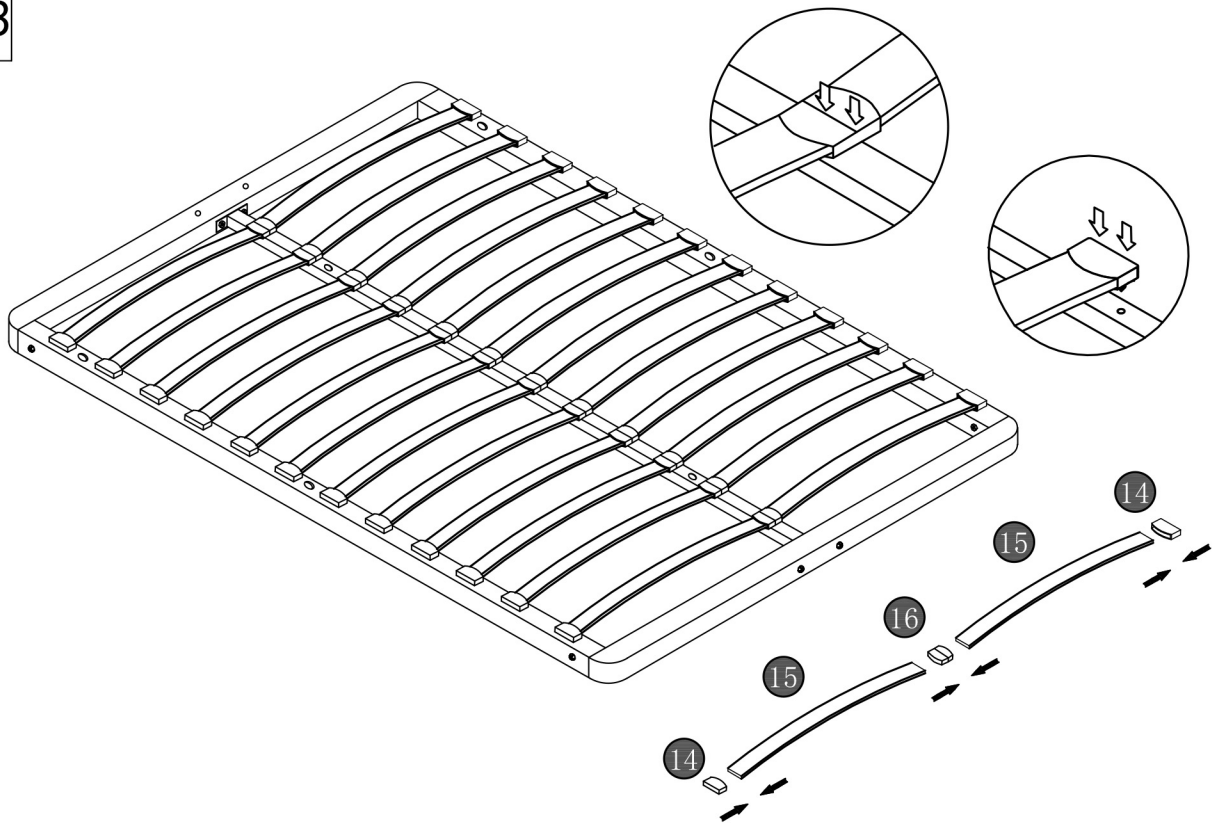

MILIE

LIT COFFRE EN TISSU BOUCLETTE
140X190CM

NOTICE DE MONTAGE

DECO
INPARIS

**DECO
IN PARIS**

A	 8*25	46
B	 8*50	4
C	 3.5*20	12
D	 8*40	10
E		4

F		4
G		4
H		12
I		2
J		2

K		6
L	 20cm	2
M		1
N		1
O		1

01

M		1
N		1

H		4	D		4
---	---	---	---	---	---

8*40

02

M		1
N		1

H		4	D		4
---	---	---	---	---	---

8*40

03

04

M		1
---	---	---

L	 20cm	2	D	 8*40	2
---	--	---	---	--	---

05

06

E		4
---	---	---

07