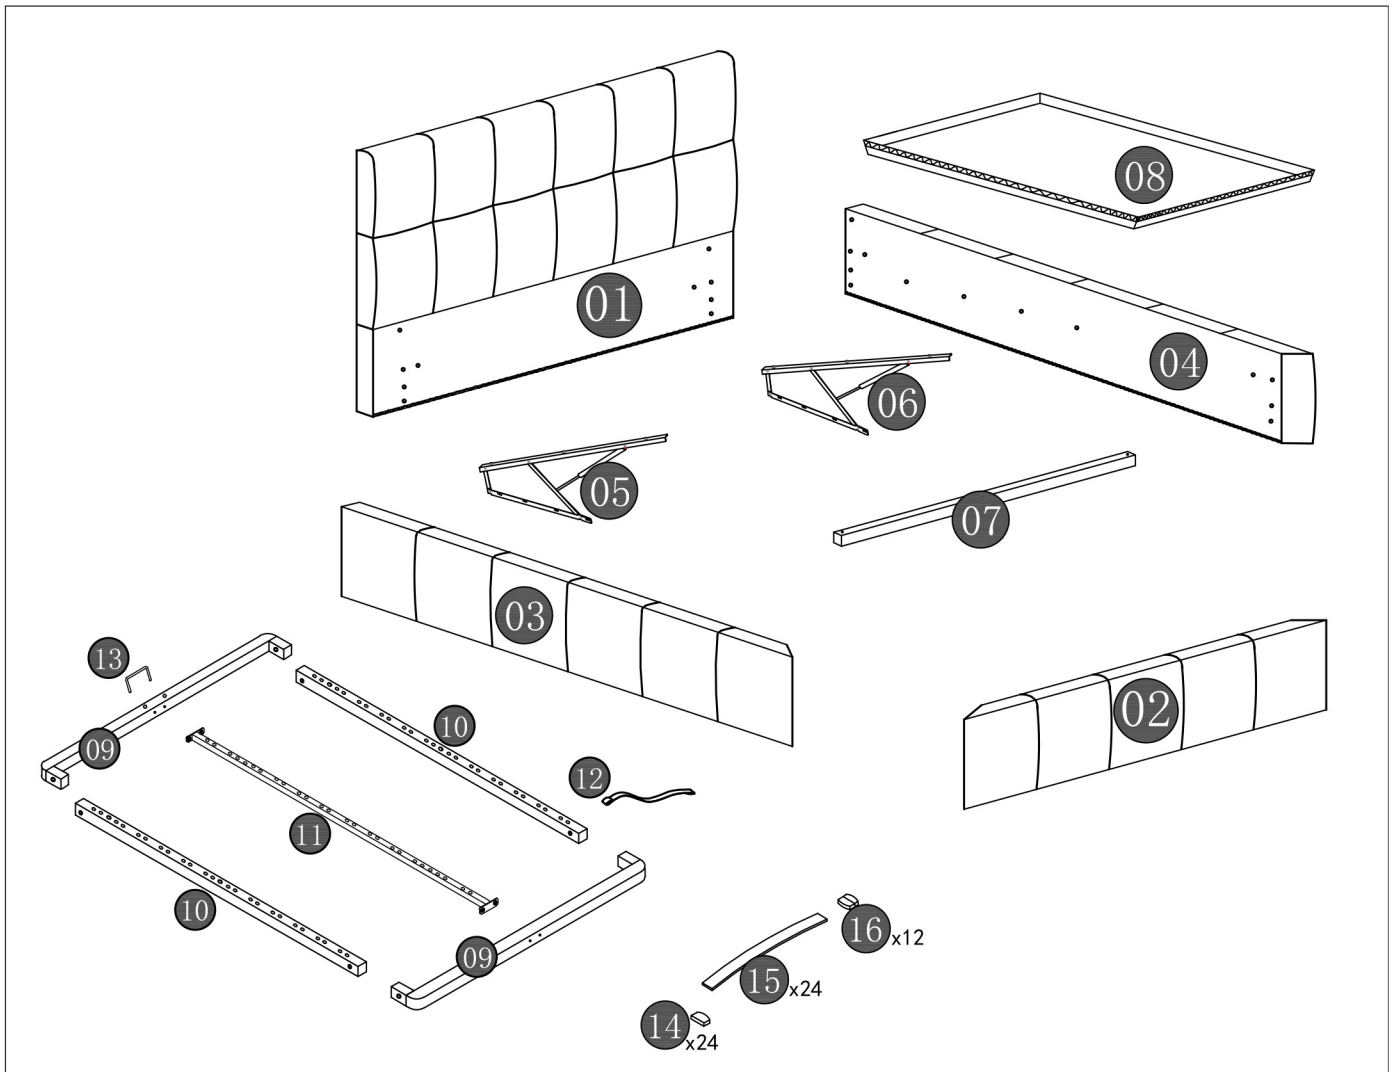

MILIE

LIT COFFRE EN TISSU BOUCLETTE
140X190CM

NOTICE DE MONTAGE

DECO
INPARIS

**DECO
IN PARIS**

A	 8*25	46
B	 8*50	4
C	 3.5*20	12
D	 8*40	10
E		4

F		4
G		4
H		12
I		2
J		2

K		6
L	 20cm	2
M		1
N		1
O		1

01

M		1
N		1

H		4	D		4
---	---	---	---	---	---

8*40

02

M		1
N		1

H		4	D		4
---	---	---	---	---	---

8*40

03

04

M		1
---	---	---

L	 20cm	2	D	 8*40	2
---	--	---	---	--	---

05

06

E		4
---	---	---

07