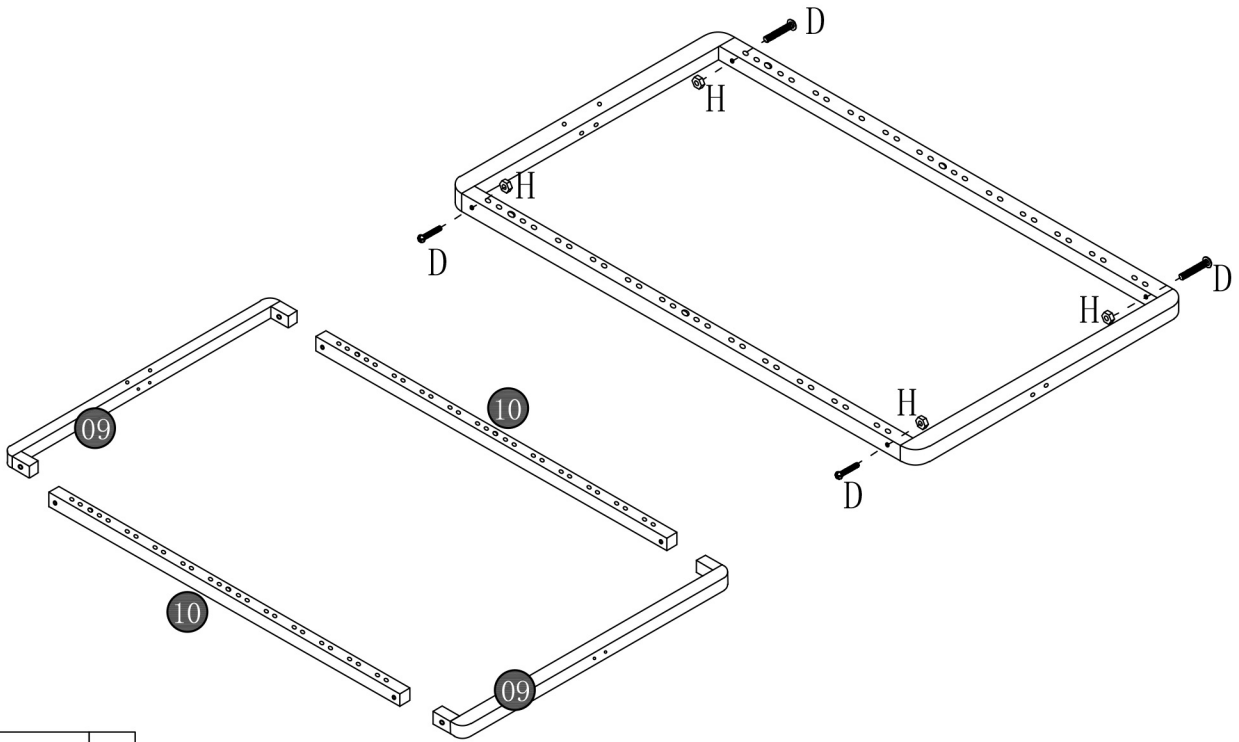

MILIE

LIT COFFRE EN TISSU BOUCLETTE
140X190CM

NOTICE DE MONTAGE

DECO
INPARIS

**DECO
IN PARIS**

A	 8*25	46
B	 8*50	4
C	 3.5*20	12
D	 8*40	10
E		4

F		4
G		4
H		12
I		2
J		2

K		6
L	 20cm	2
M		1
N		1
O		1

01

M		1
N		1

H		4	D		4
---	---	---	---	---	---

8*40

02

M		1
N		1

H		4	D		4
---	---	---	---	---	---

8*40

03

04

M		1
---	---	---

L	 20cm	2	D	 8*40	2
---	--	---	---	--	---

05

06

E		4
---	---	---

07