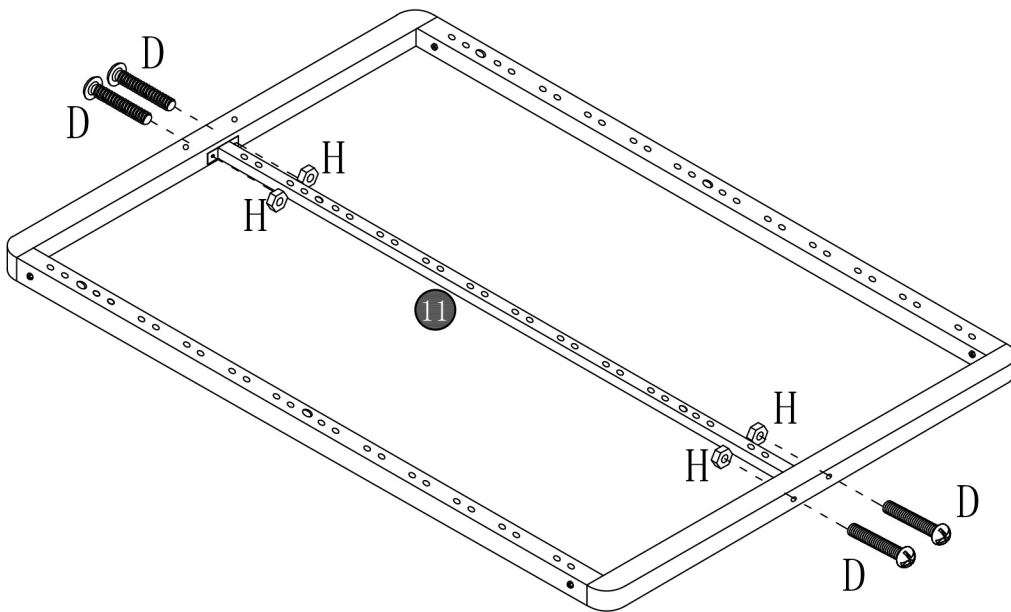

MILIE

LIT COFFRE EN TISSU BOUCLETTE
140X190CM

NOTICE DE MONTAGE

DECO
INPARIS

**DECO
IN PARIS**

A	 8*25	46
B	 8*50	4
C	 3.5*20	12
D	 8*40	10
E		4

F		4
G		4
H		12
I		2
J		2

K		6
L	 20cm	2
M		1
N		1
O		1

01

M		1
N		1

H		4	D		4
---	---	---	---	---	---

8*40

02

M		1
N		1

H		4	D		4
---	---	---	---	---	---

8*40

03

04

M		1
---	---	---

L	 20cm	2	D	 8*40	2
---	--	---	---	--	---

05

06

E		4
---	---	---

07