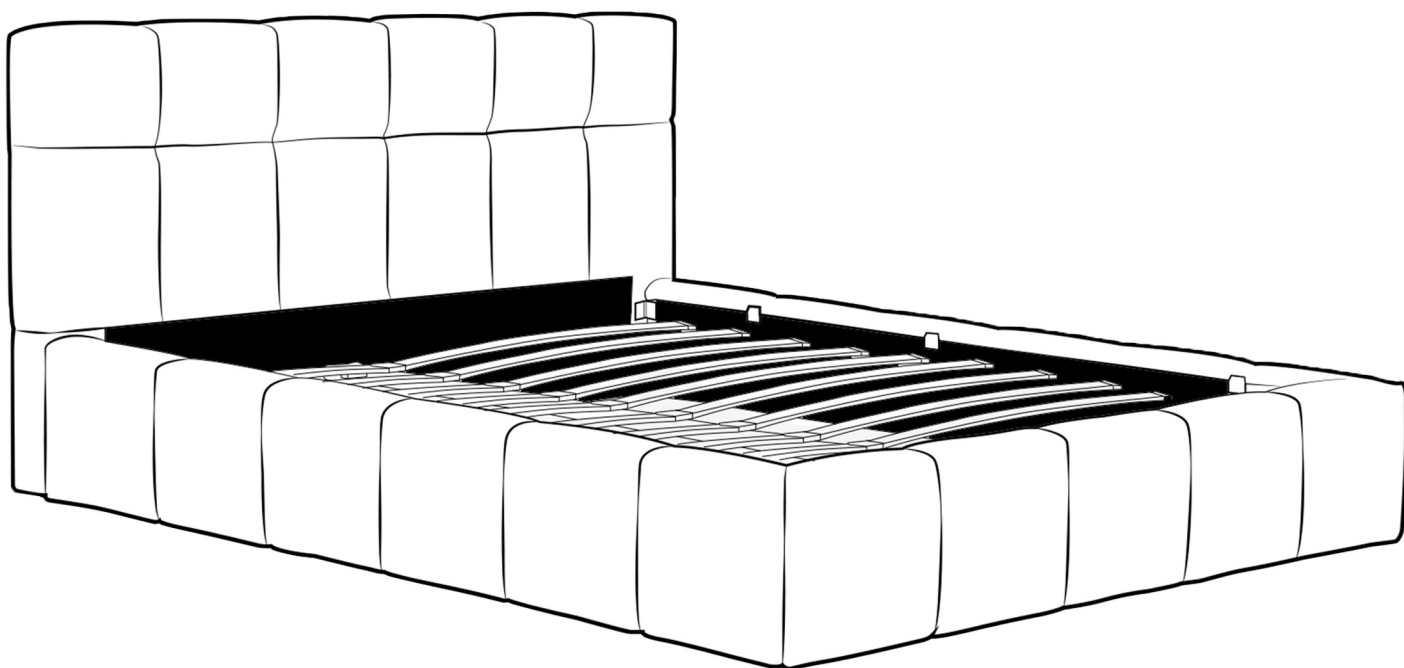

MILIE

LIT COFFRE EN TISSU BOUCLETTE
140X190CM

NOTICE DE MONTAGE

DECO
INPARIS

**DECO
IN PARIS**

A	 8*25	46
B	 8*50	4
C	 3.5*20	12
D	 8*40	10
E		4

F		4
G		4
H		12
I		2
J		2

K		6
L	 20cm	2
M		1
N		1
O		1

01

M		1
N		1

H		4	D		4
---	---	---	---	---	---

8*40

02

M		1
N		1

H		4	D		4
---	---	---	---	---	---

8*40